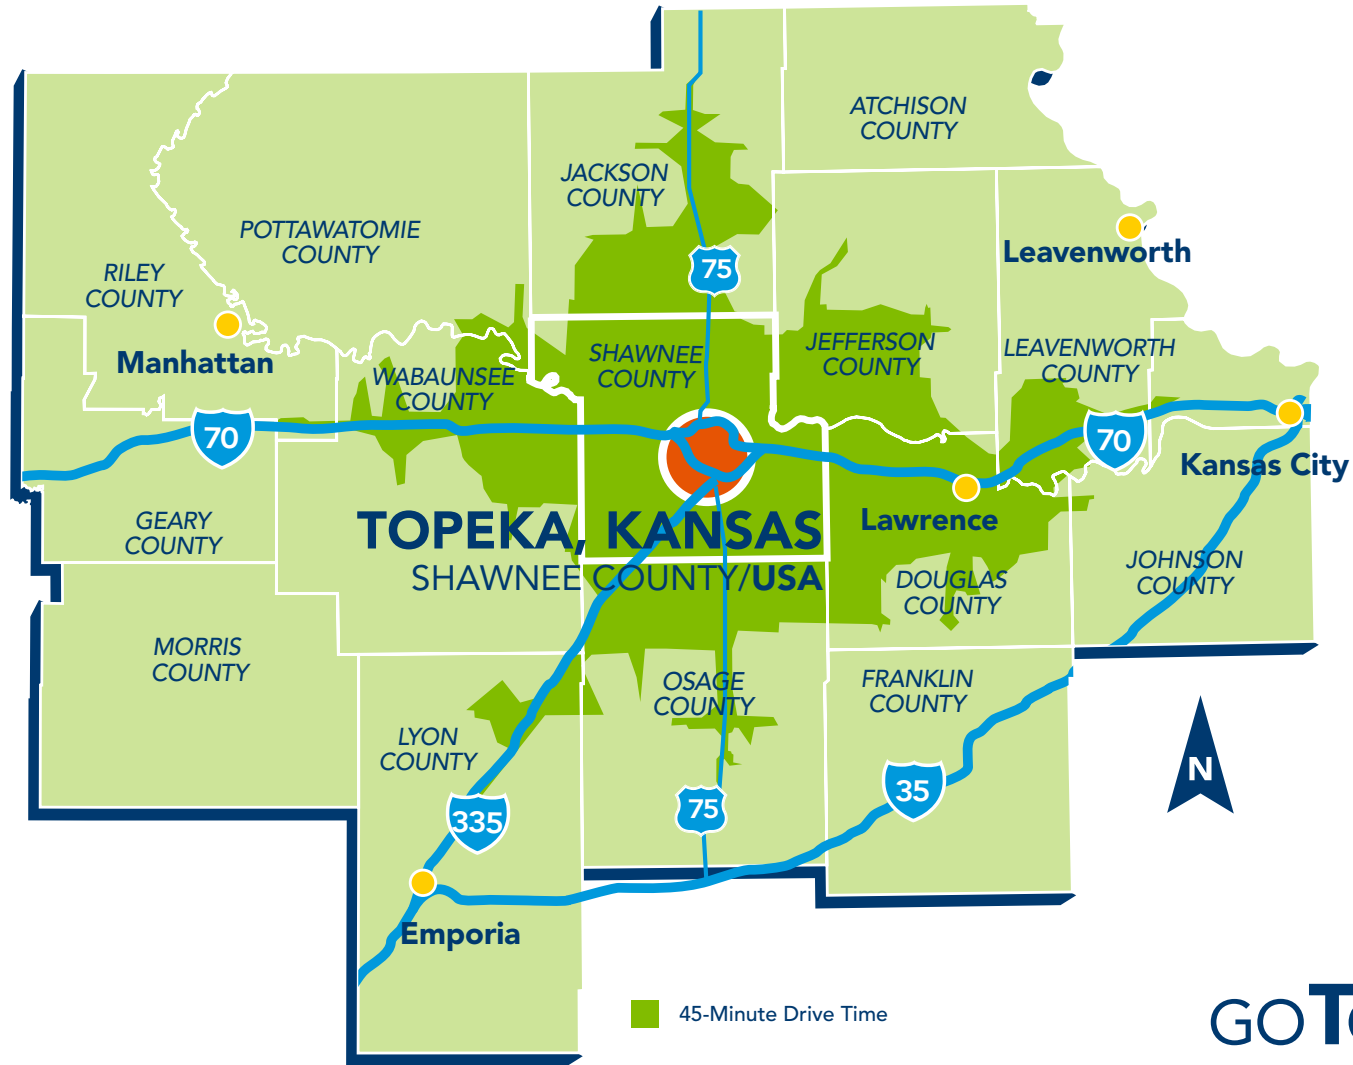

WORKFORCE DRAW

(45-MINUTE DRIVE TIME TO TOPEKA)

TOPEKA, KANSAS, SHAWNEE COUNTY/USA

■ 45-Minute Drive Time

GoTopeka.com

GOTopeka
ECONOMIC PARTNERSHIP

785.234.2644