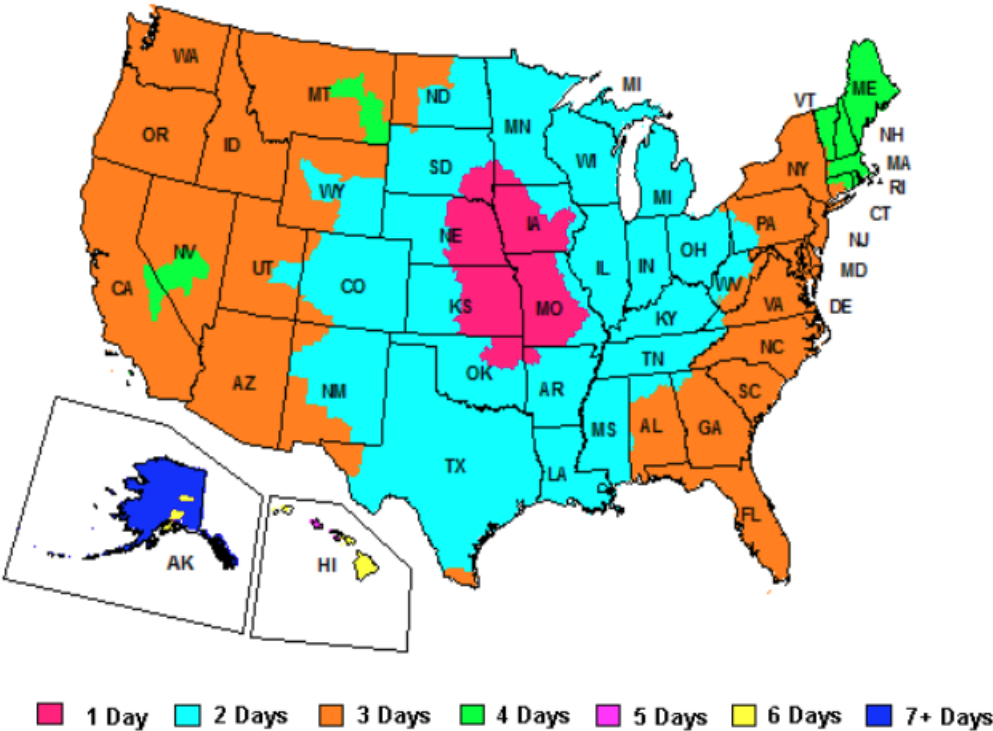

# FedEx Ground Transit Days from Topeka, KS

Source: FedEx Ground Service Map, October 2017