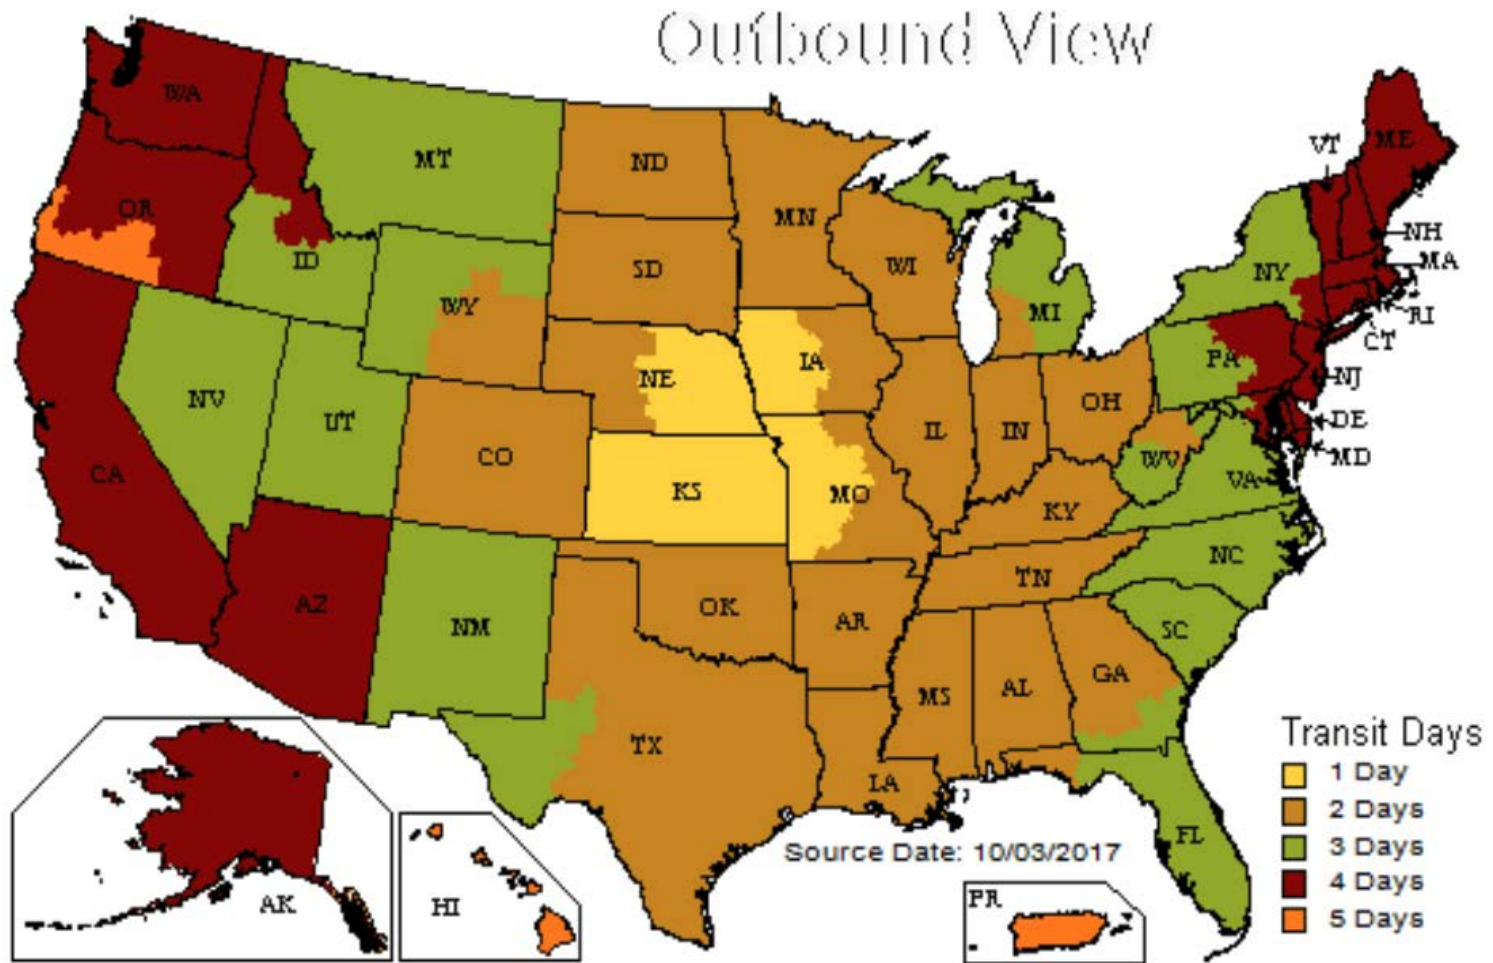

UPS Ground Transit Days from Topeka, KS

Source: UPS Service Mapping, October 2017