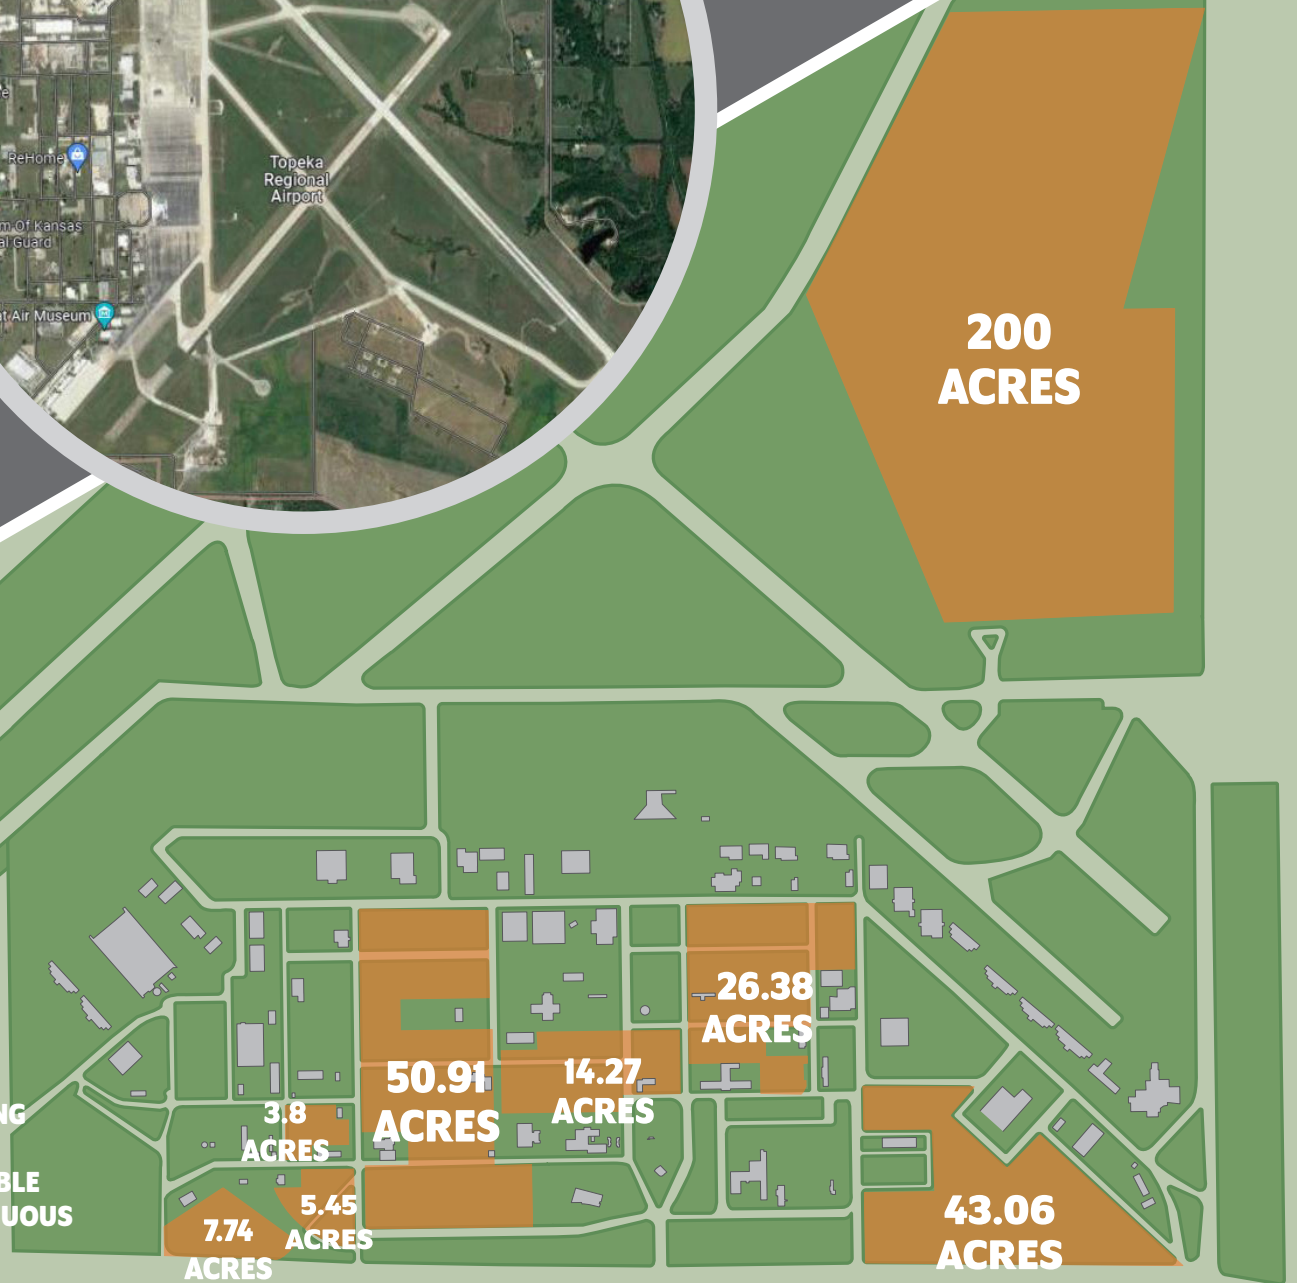

The map below shows available land within a 3 mile radius of Topeka Regional Airport

- LAND
- BUILDING
- AVAILABLE CONTIGUOUS LAND

**200  
ACRES**

**26.38  
ACRES**

**50.91  
ACRES**

**14.27  
ACRES**

**43.06  
ACRES**

**7.74  
ACRES**

**5.45  
ACRES**

**3.8  
ACRES**