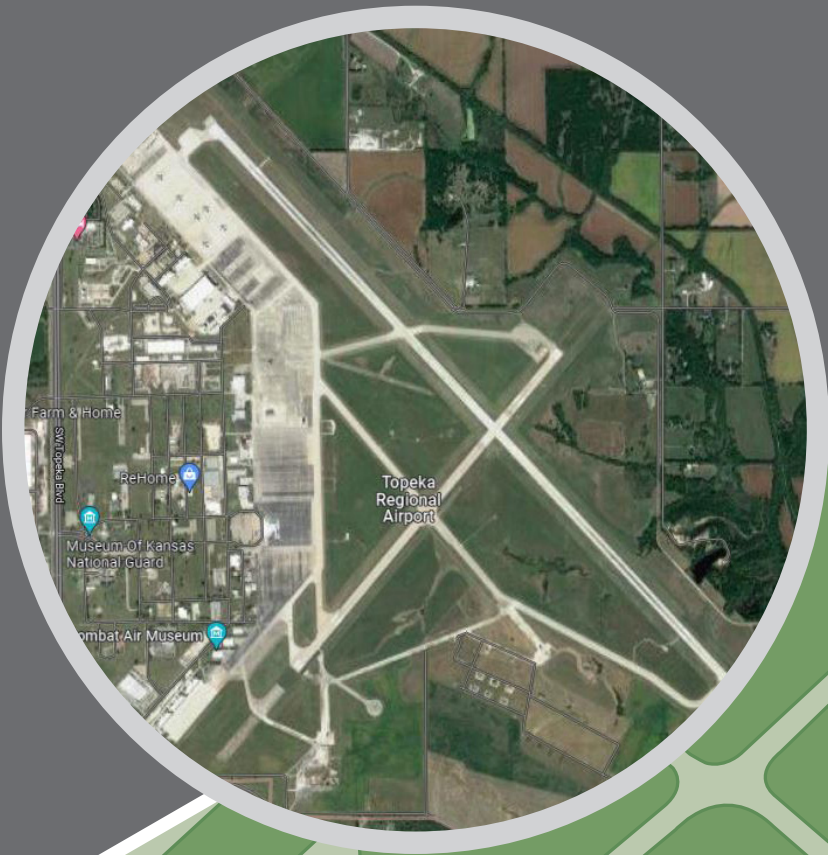

The map below shows available land within a 3 mile radius of Topeka Regional Airport

- LAND
- BUILDING
- AVAILABLE CONTIGUOUS LAND

**200  
ACRES**

**26.38  
ACRES**

**50.91  
ACRES**

**14.27  
ACRES**

**43.06  
ACRES**

**7.74  
ACRES**

**5.45  
ACRES**

**3.8  
ACRES**