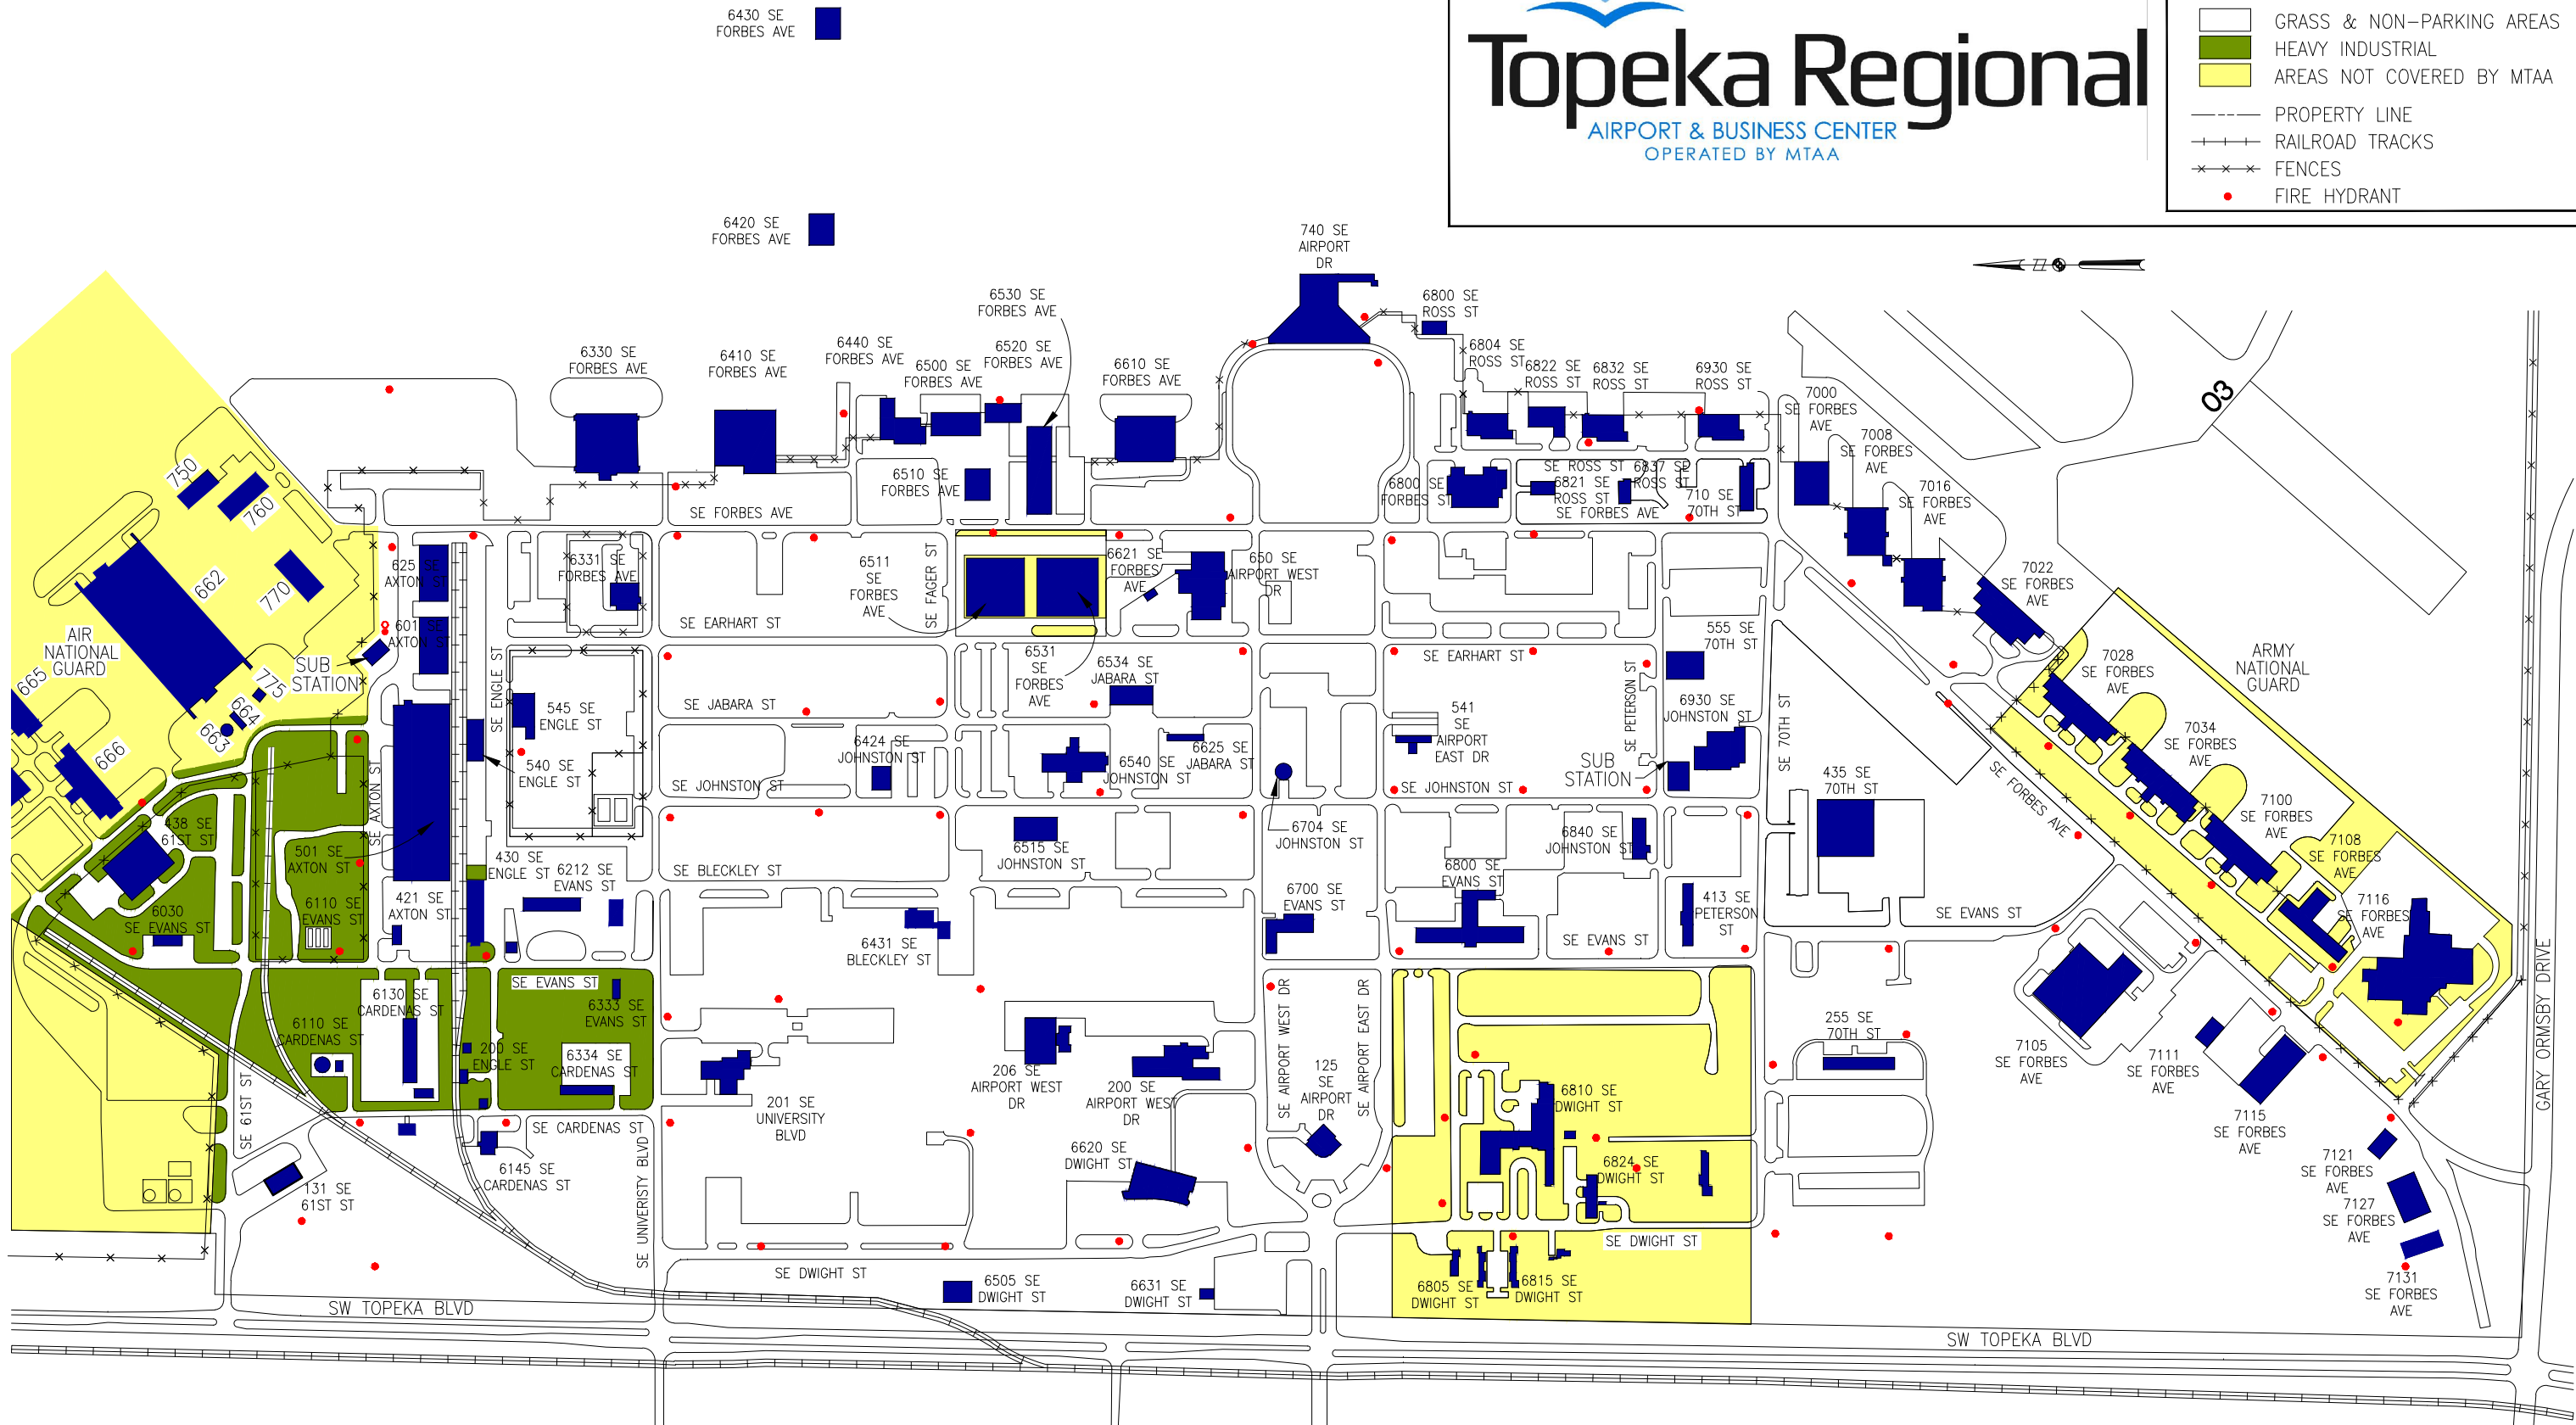

E:\Poe Topeka Drives\Projects\MTAA\Colored MTAA Maps\mtaa-map\_Rev Street Names 2013-06-04.dwg, 11 X 17 North to Left, 9/20/2013 12:03:41 PM

# Topeka Regional

AIRPORT & BUSINESS CENTER  
OPERATED BY MTA

### LEGEND

- BUILDINGS
- STREETS & PARKING AREAS
- GRASS & NON-PARKING AREAS
- HEAVY INDUSTRIAL
- AREAS NOT COVERED BY MTA
- PROPERTY LINE
- RAILROAD TRACKS
- FENCES
- FIRE HYDRANT

**PARSONS BRINCKERHOFF, INC.**  
 16201 West 95th Street, Ste. 200      2707 SW Westport Drive  
 Lenexa, Kansas 66219                      Topeka, Kansas 66614  
 Tel: 913-310-9943                              Tel: 913-940-7601  
 Fax: 913-310-9144                              E-mail: freund@pbworld.com